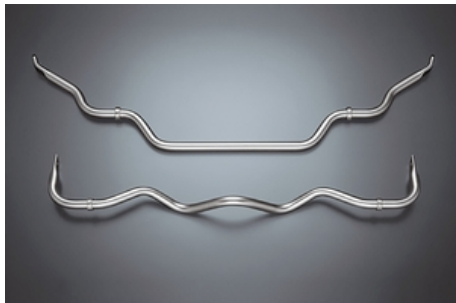

Installed

\$380.00

E3110-1EA00US

NISMO Suspension Struts And Springs Kit

Take your handling to the next level.

- Tuned and tested by NISMO engineers specifically for the 370Z®
- Lowers vehicle by 0.4" (10mm)
- Provides improved steering response
- Reduces body lean, pitch, and dive
- Provides neutral, balanced handling
- Pre-assembled springs and shocks ready for installation

Installed

\$840.00

2015 Nissan 370Z Coupe Accessory Guide

Innovation
that excites

NISMO Accessories continued

E4600-1EA00US

NISMO Suspension Stabilizer Kit

For a flat ride when it counts.