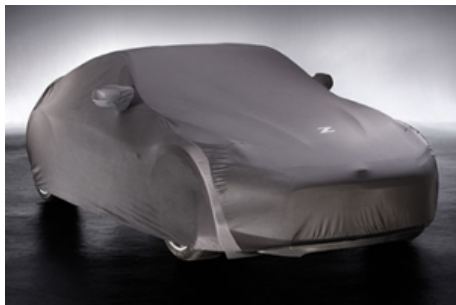

999N2-Z****

Vehicle Cover

Custom Vehicle Cover designed to fit like a glove. Prices may vary

- Helps protect against UV rays, acid rain and other airborne contaminants
- Constructed of strong, durable material to repel water and resist mold and mildew
- Machine-washable
- Optional Security Cable with Lock available for additional cost
- Available in two models: Silverguard Plus™ and Satin Stretch™

Installed

$380.00